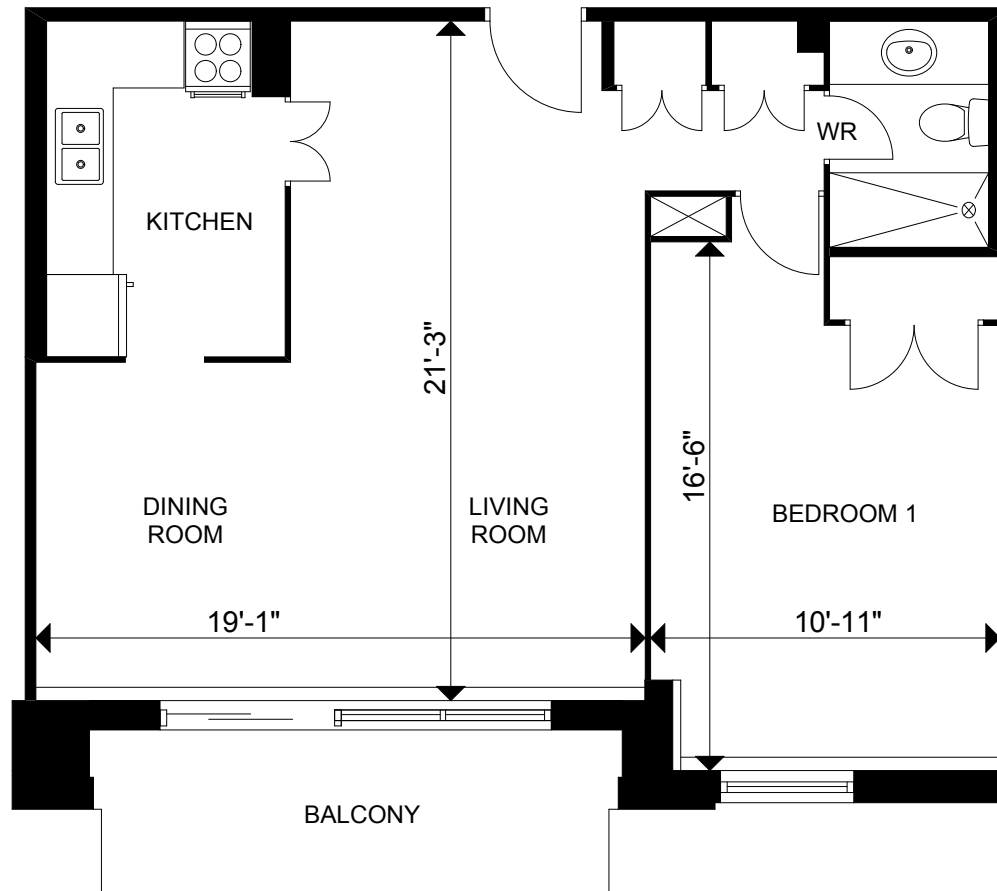

"Client"

WJ Realty Management Ltd.

Version: V1b	Prepared: 31/03/2010 Measured: 26/01/2010

7 St. Dennis Drive
Toronto, Ontario

Apartment 307
1 Bedroom

This work product has been prepared by Extreme Measures Inc. pursuant to a contract with the Client for the sole benefit of and use by the Client. No third party may rely on this work product without the receipt of a reliance letter from Extreme Measures Inc.

extreme measures inc. Tel: 416.323.2858
Fax: 416.323.0855
mail@xmeasures.com
www.xmeasures.com