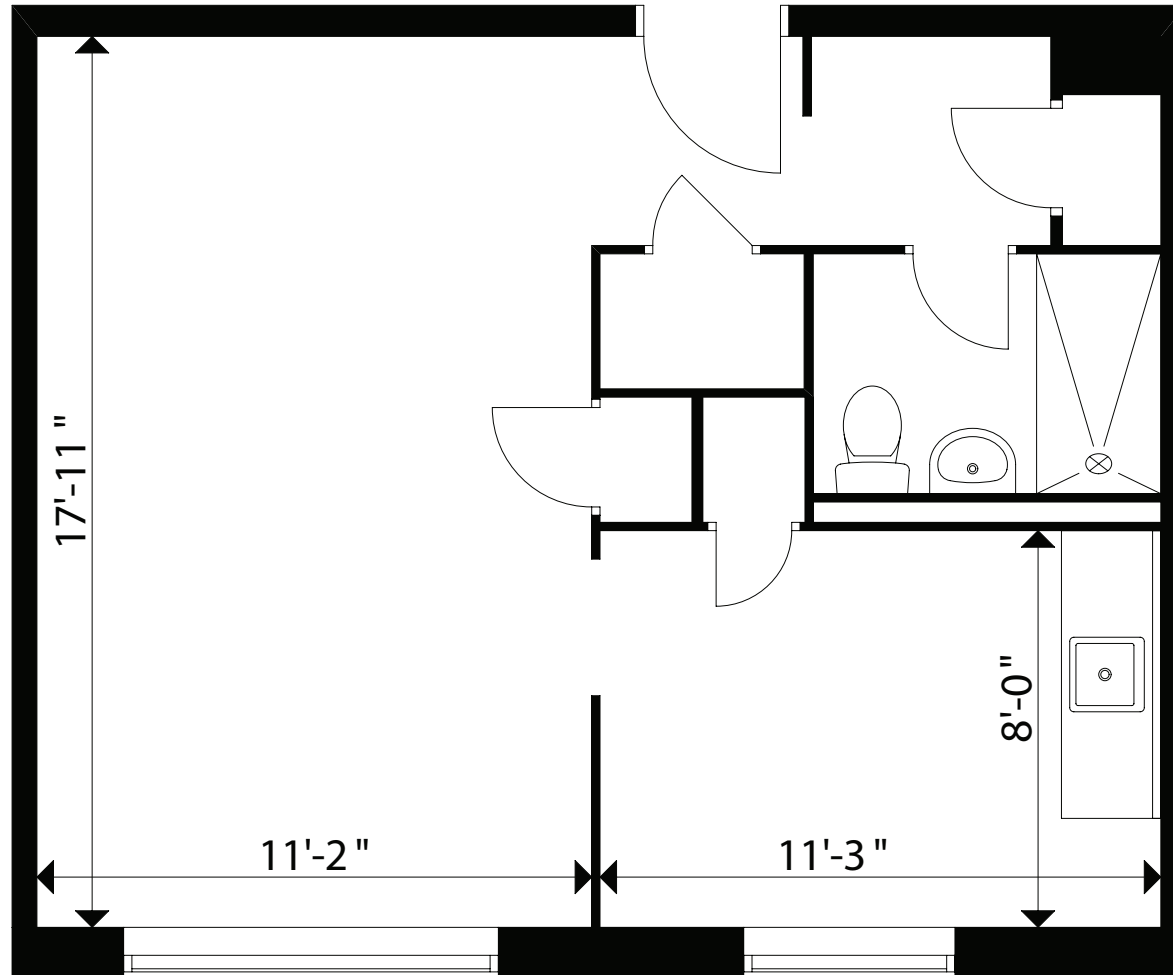

898 Eglinton East

Bachelor Suite 206 (layouts may vary)

403 sq ft