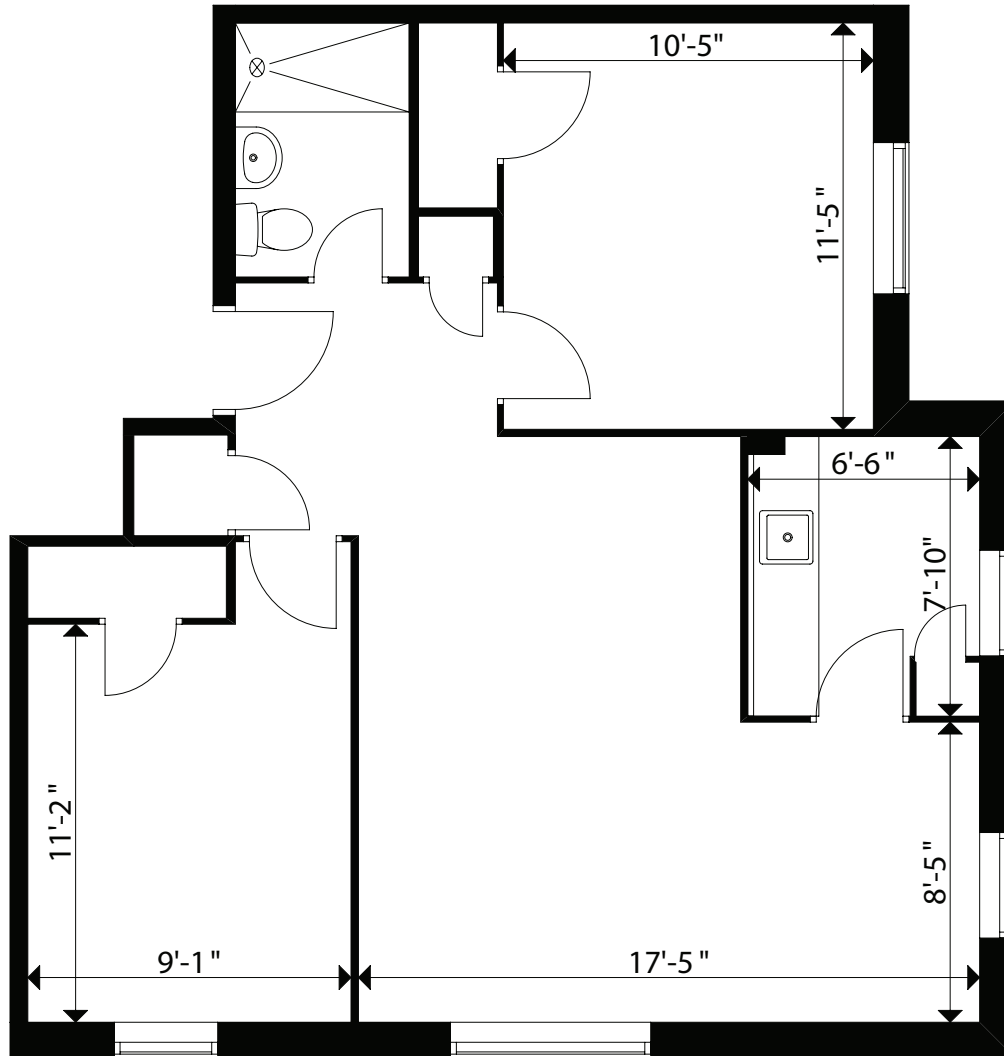

898 Eglinton East

Two Bedroom Suite 207 (layouts may vary)

639 sq ft